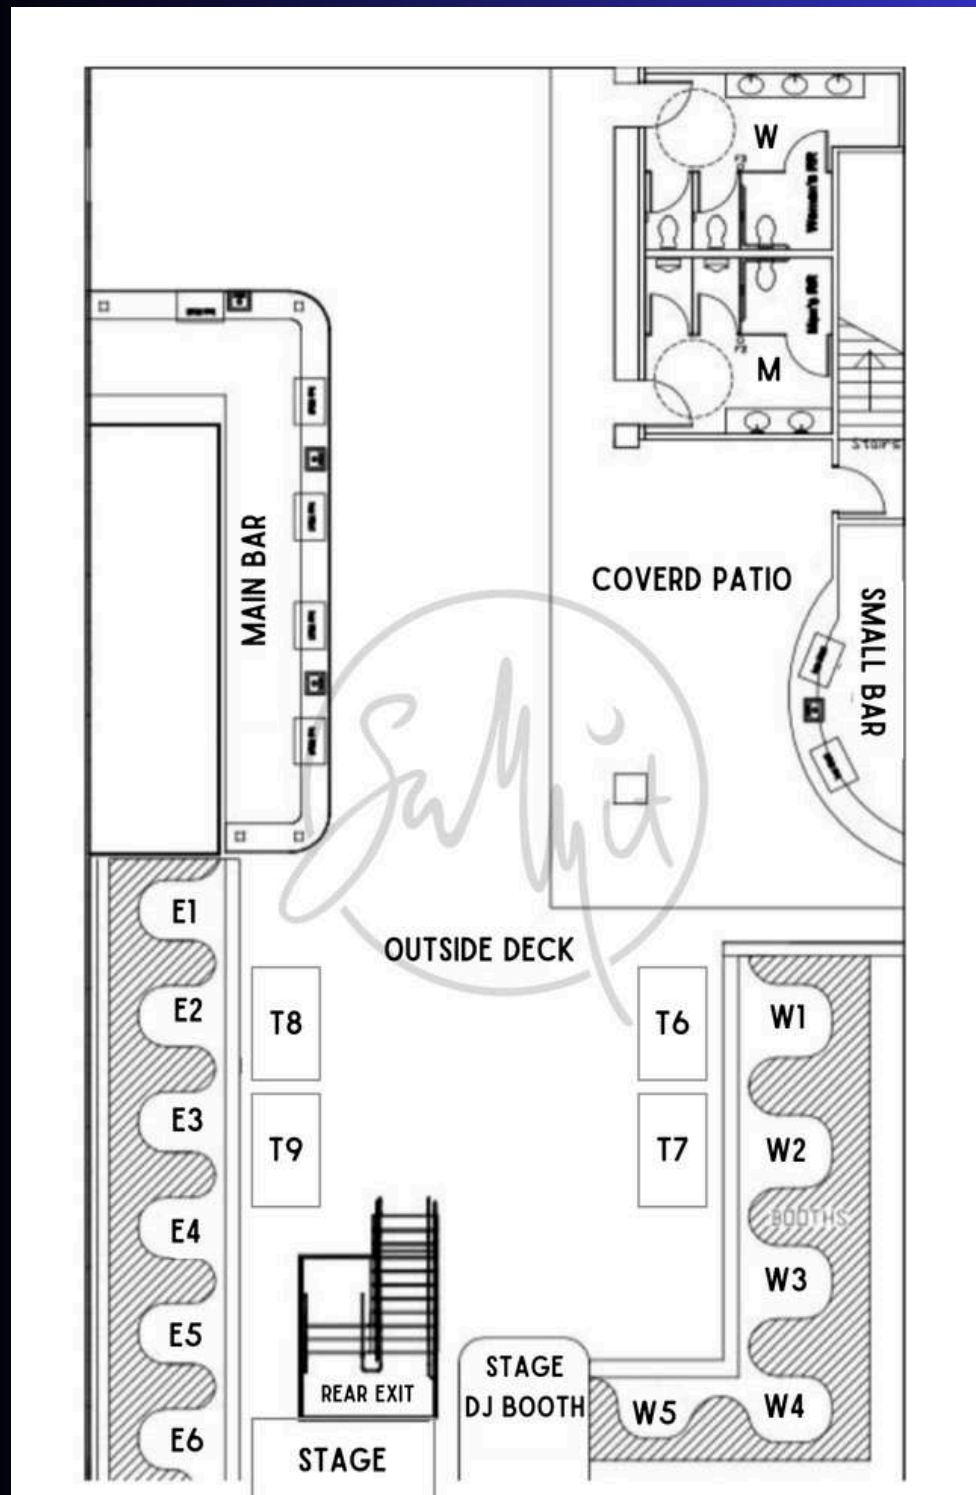

Summit

SUMMIT ROOFTOP

AUSTIN
TEXAS

WHO WE ARE

SUMMIT ROOFTOP

LOCATED IN THE WAREHOUSE DISTRICT, SUMMIT ROOFTOP OFFERS A UNIQUE AND FLEXIBLE VENUE FOR YOUR NEXT EVENT IN DOWNTOWN AUSTIN.

ENJOY THE ENERGY OF THE CITY FROM OUR ROOFTOP.

SUMMIT ROOFTOP

HIGHLIGHTS

- 3,000 SQ.FT.
 - 600 PERSON STANDING CAPACITY
 - 2 FULL-SERVICE BARS
 - 12 BUILT-IN BOOTH SEATING
 - STATE OF THE ART SOUND & LIGHTING TECHNOLOGIES
 - 23' W X 10' D STAGE FOR LIVE MUSIC ACTS
 - 2M X 4M HIGH RESOLUTION LED WALL
 - MENS & WOMENS BATHROOM, 3 STALLS EACH
 - ROOFTOP IS PERMANENTLY COVERED WITH A TENT
- *PLEASE ASK FOR PRICING FOR TENT REMOVAL

SUMMIT ROOFTOP

TECH SPECS

SOUND SYSTEM

L - ACOUSTICS SOUND SYSTEM

VIDEO SYSTEM

32 CHAUVET PVP X6IP PANELS ARRANGED FOR A WALL SIZE OF 2M X 4M DIRECTLY BEHIND THE DJ PERFORMANCE AREA. PERFORMANCE AREA WALL IS RAISED 8' FROM FLOOR OF DJ BOOTH TO BOTTOM OF LIGHTING

SUMMIT ROOFTOP

FLOORPLAN

MEET US UP TOP

CONTACT US

WEBSITE

www.summitaustin.com

SOCIALS

@summitaustin