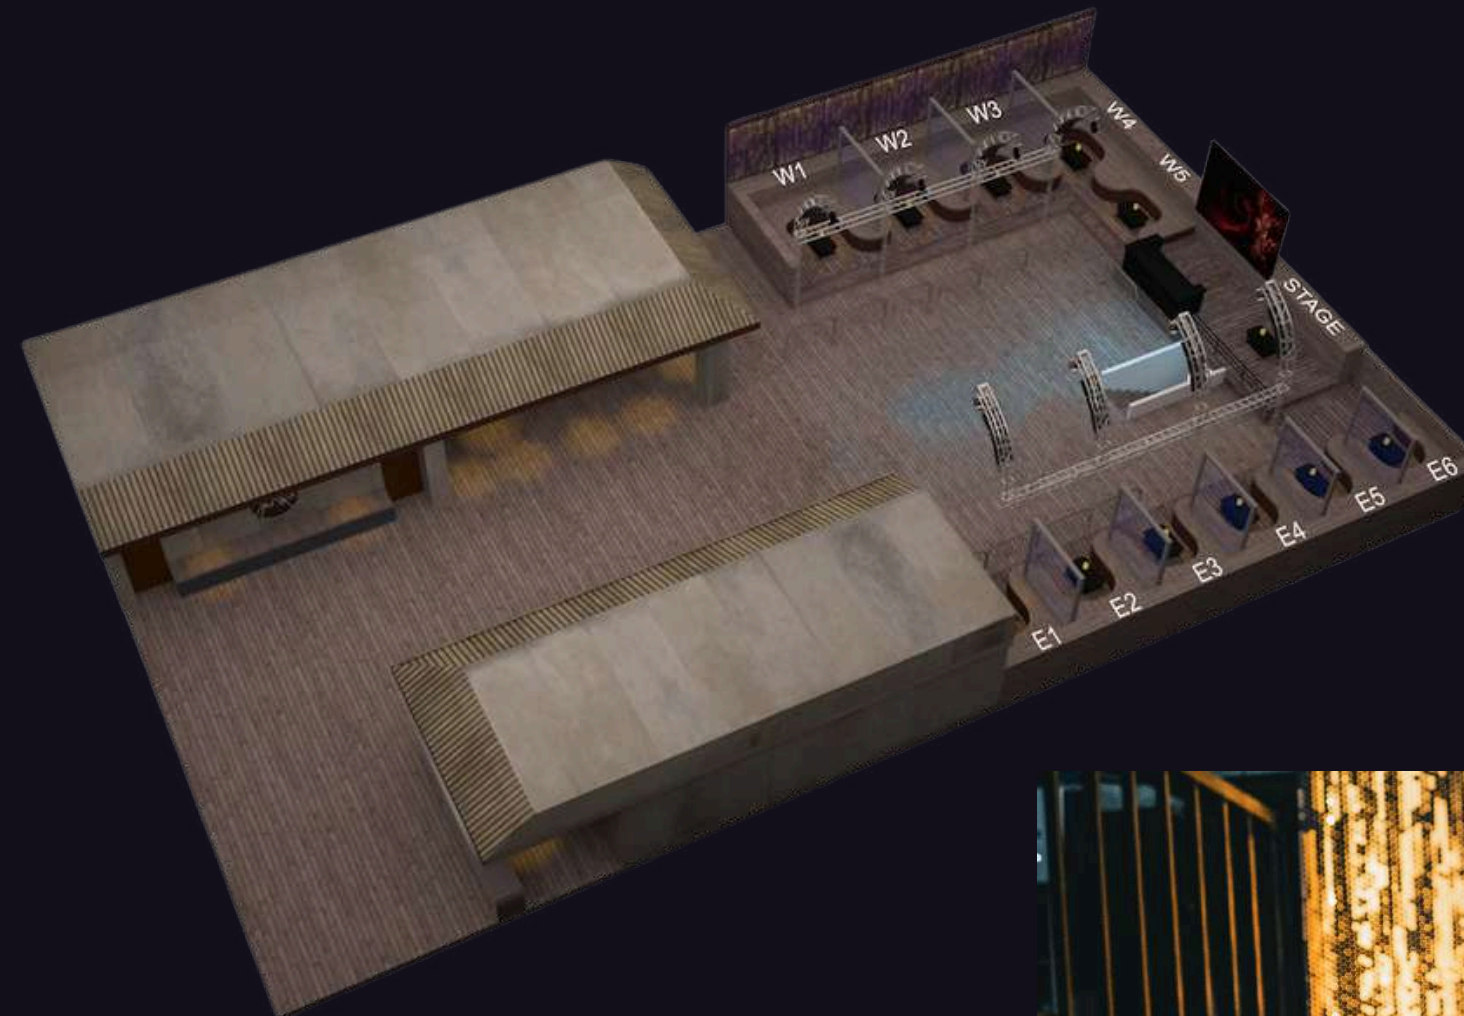

SUMMIT ROOFTOP

HIGHLIGHTS

- 3,000 SQ.FT.
 - 600 PERSON STANDING CAPACITY
 - 2 FULL-SERVICE BARS
 - 12 BUILT-IN BOOTH SEATING
 - STATE OF THE ART SOUND & LIGHTING TECHNOLOGIES
 - 23' W X 10' D STAGE FOR LIVE MUSIC ACTS
 - 2M X 4M HIGH RESOLUTION LED WALL
 - MENS & WOMENS BATHROOM, 3 STALLS EACH
 - ROOFTOP IS PERMANENTLY COVERED WITH A TENT
- *PLEASE ASK FOR PRICING FOR TENT REMOVAL

SUMMIT ROOFTOP

TECH SPECS

SOUND SYSTEM

L - ACOUSTICS SOUND SYSTEM

VIDEO SYSTEM

32 CHAUVET PVP X6IP PANELS ARRANGED FOR A WALL SIZE OF 2M X 4M DIRECTLY BEHIND THE DJ PERFORMANCE AREA. PERFORMANCE AREA WALL IS RAISED 8' FROM FLOOR OF DJ BOOTH TO BOTTOM OF LIGHTING

LIGHTING SYSTEM

8 CHAUVET COLORADO 1 TRI IP IP66 RATED RGB PAR LIGHTS THROUGHOUT VENUE ON TRUSSES

IN-HOUSE GEAR AVAILABLE FOR RENT

- (4) CDJ 2000S NXS2
- (4) CDJ 3000S
- (2) DJM 900 NXS2
- (1) DJM S-11
- (1) SHURE WIRELESS MIC

SUMMIT ROOFTOP

FLOORPLAN

MEET US UP TOP

CONTACT US

WEBSITE

www.summitaustin.com

SOCIALS

@summitaustin