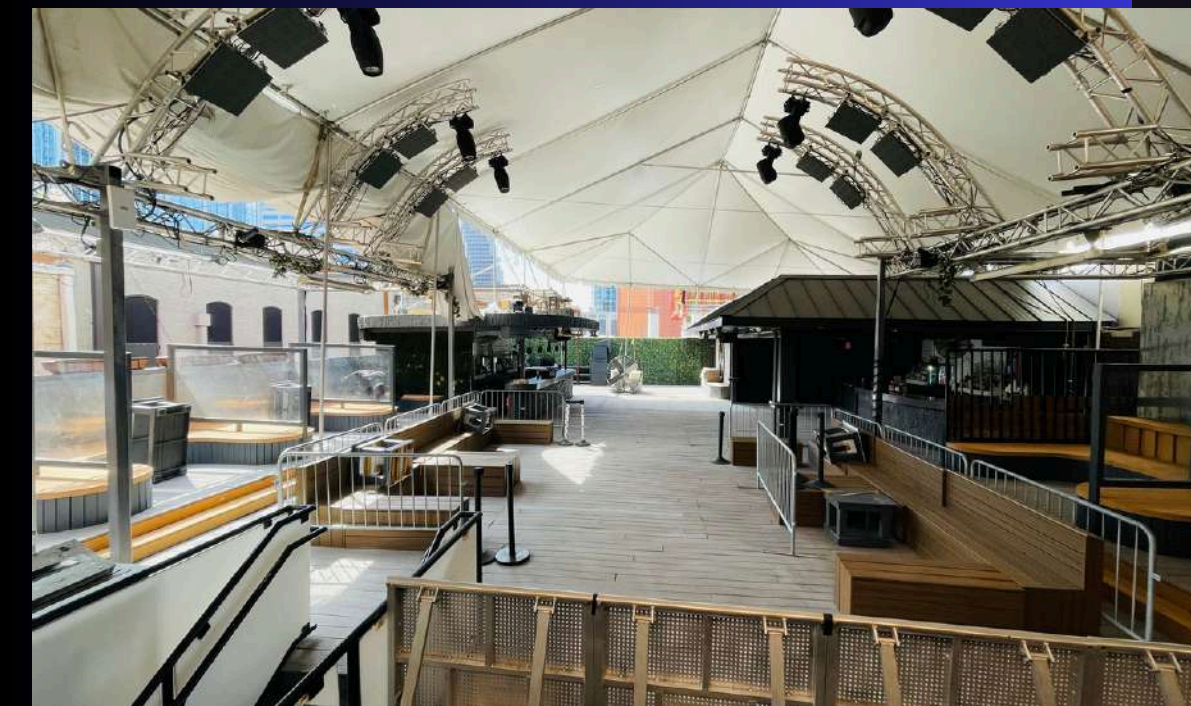

Summit

SUMMIT ROOFTOP

AUSTIN
TEXAS

WHO WE ARE

SUMMIT ROOFTOP

LOCATED IN THE WAREHOUSE DISTRICT, SUMMIT ROOFTOP OFFERS A UNIQUE AND FLEXIBLE VENUE FOR YOUR NEXT EVENT IN DOWNTOWN AUSTIN.

ENJOY THE ENERGY OF THE CITY FROM OUR ROOFTOP.

WITH OUR HIGH-RESOLUTION LED WALL, WE OFFER BRANDING CAPABILITIES TO ENSURE A VISUALLY STUNNING EXPERIENCE.

BOOK SUMMIT ROOFTOP FOR YOUR NEXT CORPORATE EVENT, LIVE MUSIC PERFORMANCE, OR SPECIAL OCCASION AND MAKE IT A NIGHT TO REMEMBER!

SUMMIT ROOFTOP

HIGHLIGHTS

- 3,000 SQ.FT.
 - 600 PERSON STANDING CAPACITY
 - 2 FULL-SERVICE BARS
 - 12 BUILT-IN BOOTH SEATING
 - STATE OF THE ART SOUND & LIGHTING TECHNOLOGIES
 - 23' W X 10' D STAGE FOR LIVE MUSIC ACTS
 - 2M X 4M HIGH RESOLUTION LED WALL
 - MENS & WOMENS BATHROOM, 3 STALLS EACH
 - ROOFTOP IS PERMANENTLY COVERED WITH A TENT
- *PLEASE ASK FOR PRICING FOR TENT REMOVAL

SUMMIT ROOFTOP

TECH SPECS

SOUND SYSTEM

L - ACOUSTICS SOUND SYSTEM

VIDEO SYSTEM

32 CHAUVET PVP X6IP PANELS ARRANGED FOR A WALL SIZE OF 2M X 4M DIRECTLY BEHIND THE DJ PERFORMANCE AREA. PERFORMANCE AREA WALL IS RAISED 8' FROM FLOOR OF DJ BOOTH TO BOTTOM OF LIGHTING