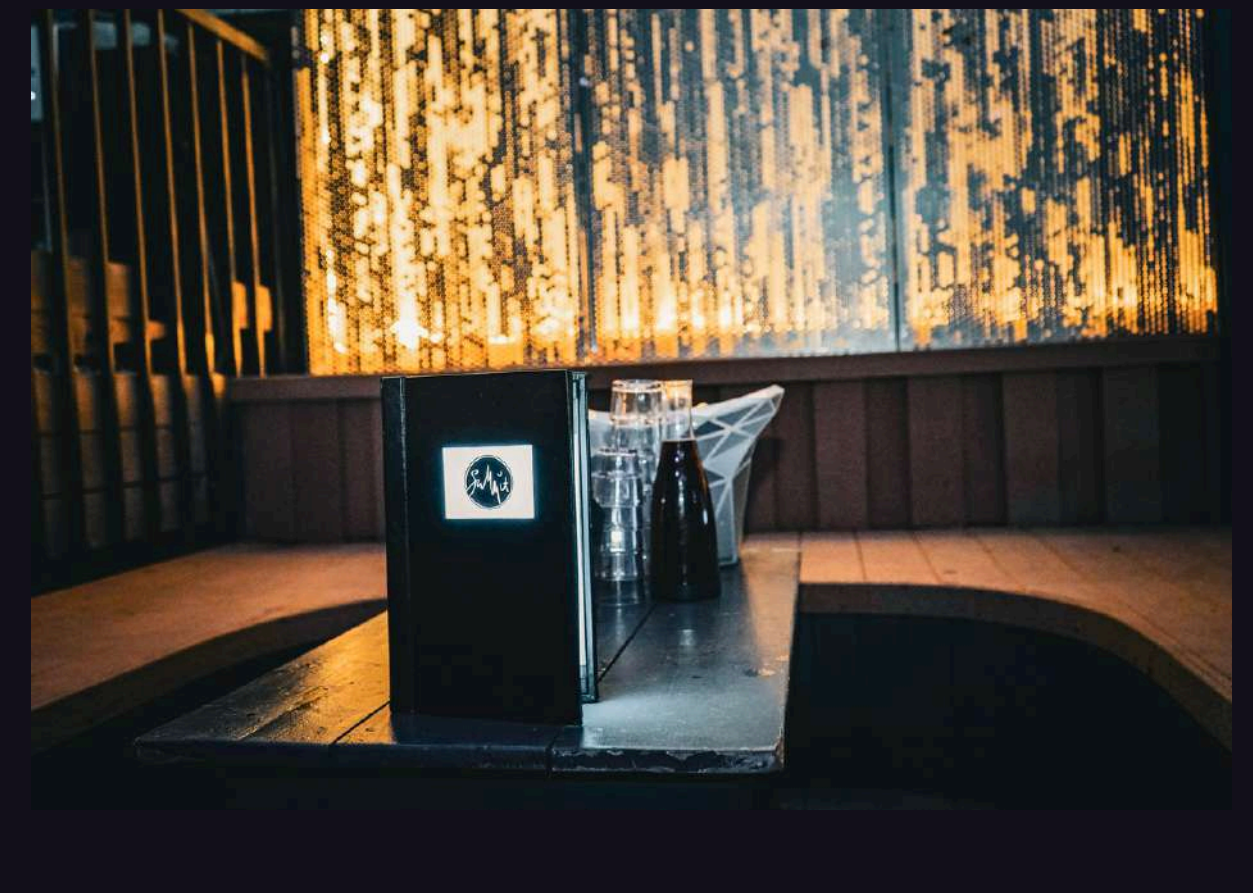

SUMMIT ROOFTOP

FLOORPLAN